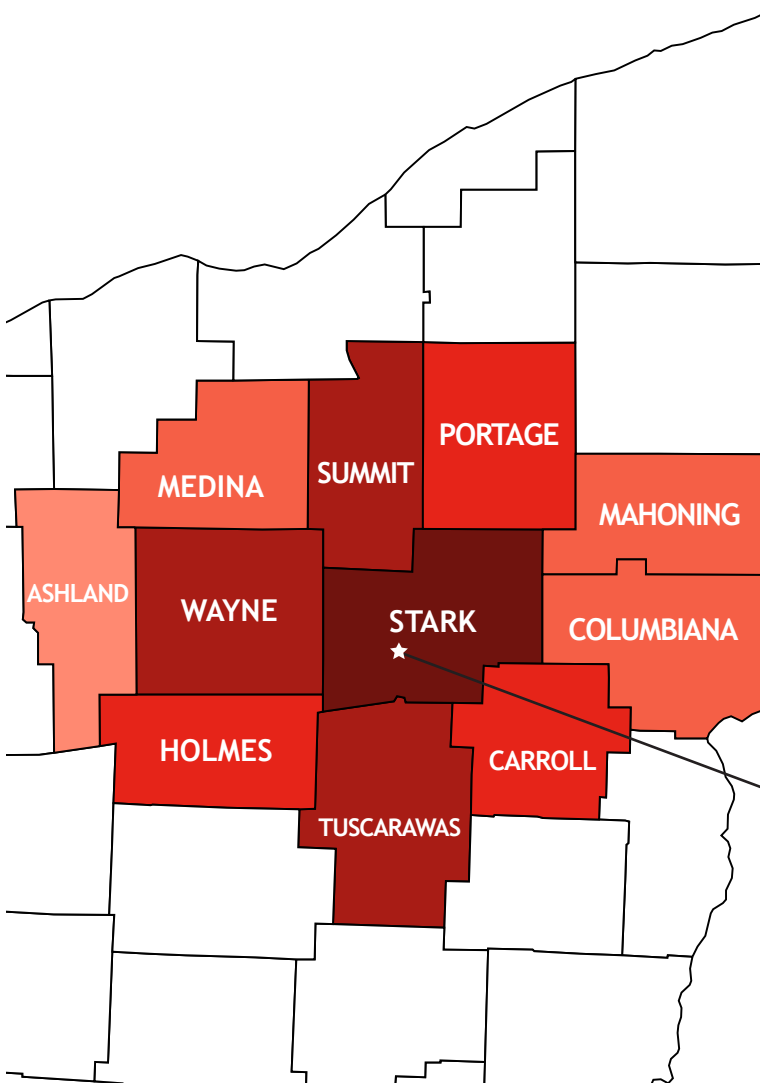

# STANDARD DELIVERY AREAS BY COUNTY

Standard Delivery & Pickup Options: Monday - Friday 8:00am - 5:00pm  
 Saturdays 8:00am - 12:00pm | Sundays May - October 8:00am - 12:00pm

\$105	\$150	\$175	\$200	\$255
Stark	Summit	Carroll	Columbiana	Ashland
	Tuscarawas	Holmes	Mahoning	
	Wayne	Portage	Medina	

**Out of County Delivery (\$7.50 per mile, round trip):** Because we own and maintain our own truck fleet, we have the flexibility of dispatching trucks to any location. Some rental items may be shipped anywhere via UPS or FedEx. Mileage calculated from Party Savvy Canton.

## Timed Delivery or Pickup - 2 Hour Window

Guarantees the arrival of your delivery or pickup within a two hour window of your choice:  
Monday - Friday, 8:00am - 5:00pm.

**+\$66**